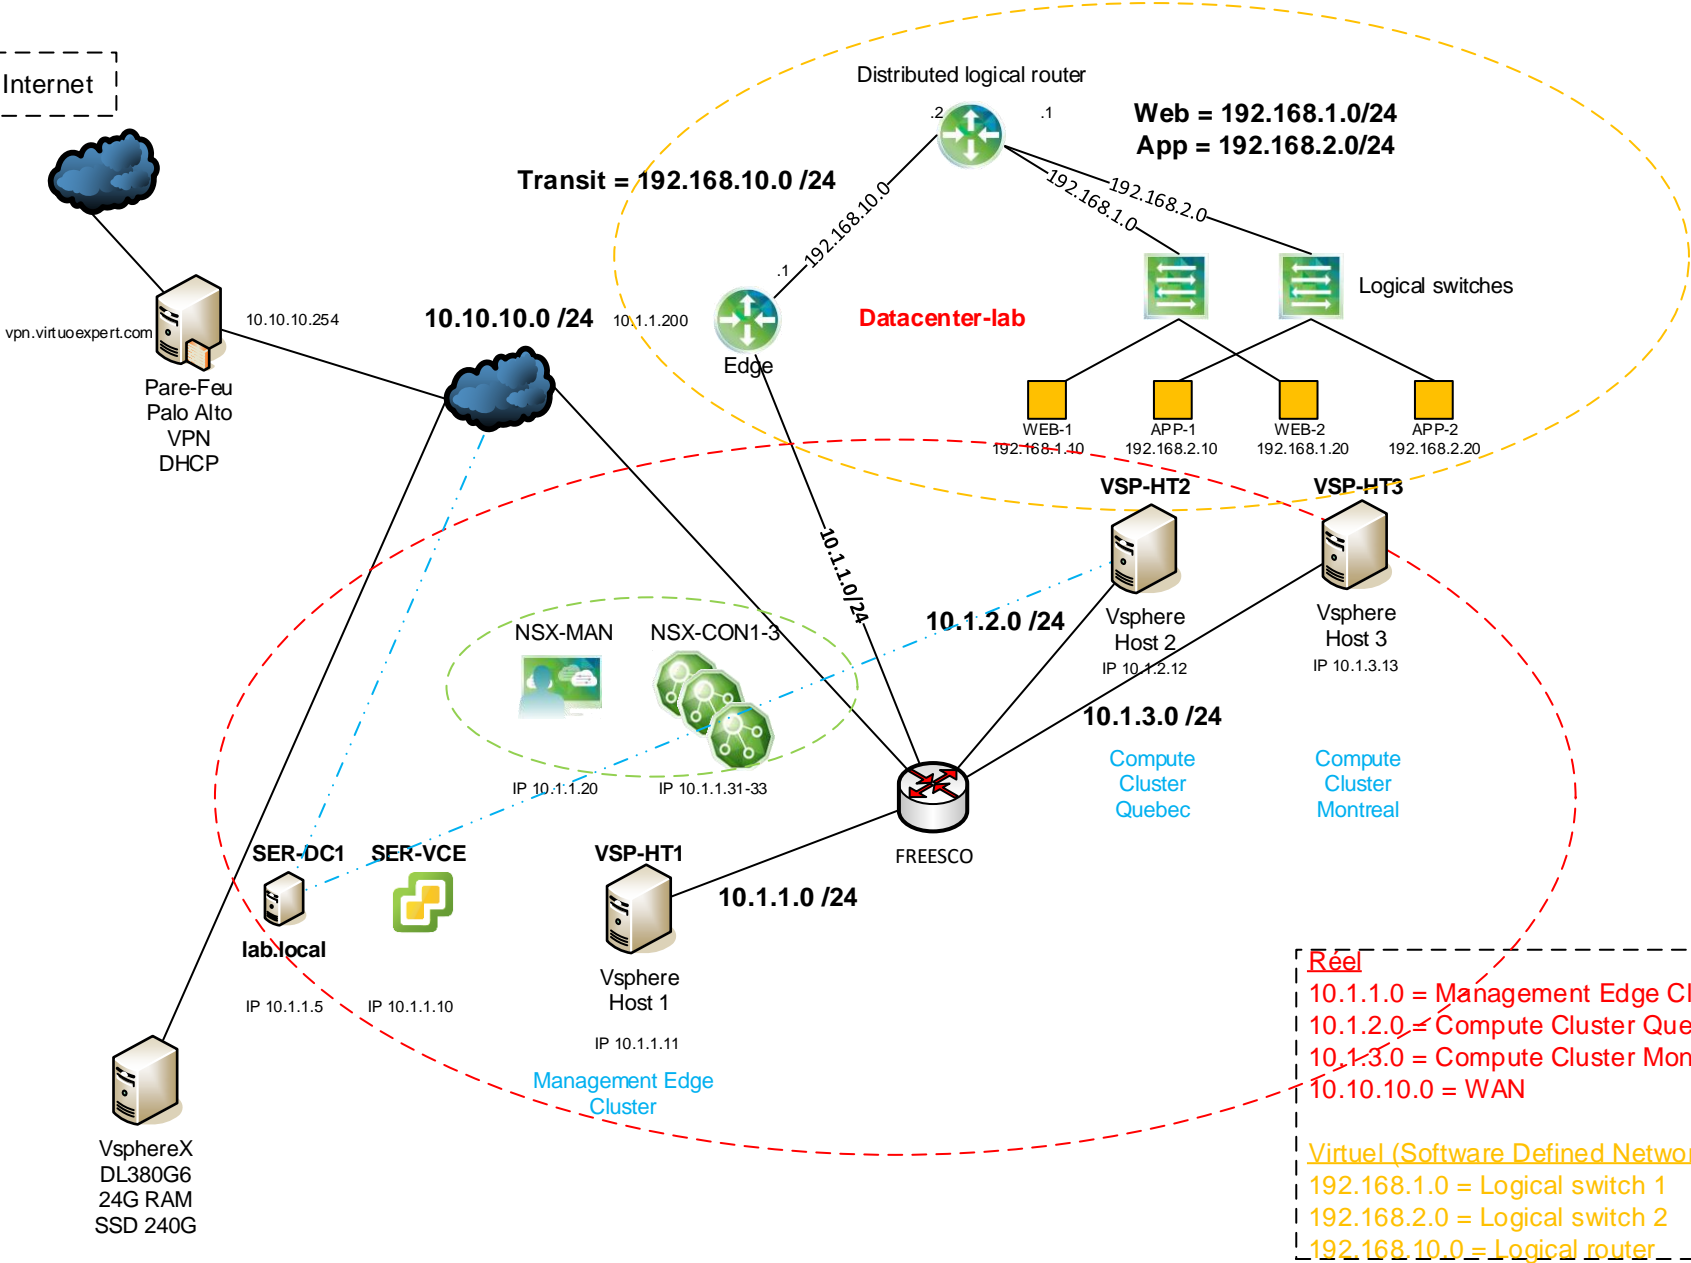

Site Principal
 Domaine=lab.local
 Netbios:LAB

Internet

Réel
 10.1.1.0 = Management Edge Cluster
 10.1.2.0 = Compute Cluster Quebec
 10.1.3.0 = Compute Cluster Montreal
 10.10.10.0 = WAN

Virtuel (Software Defined Networking)
 192.168.1.0 = Logical switch 1
 192.168.2.0 = Logical switch 2
 192.168.10.0 = Logical router